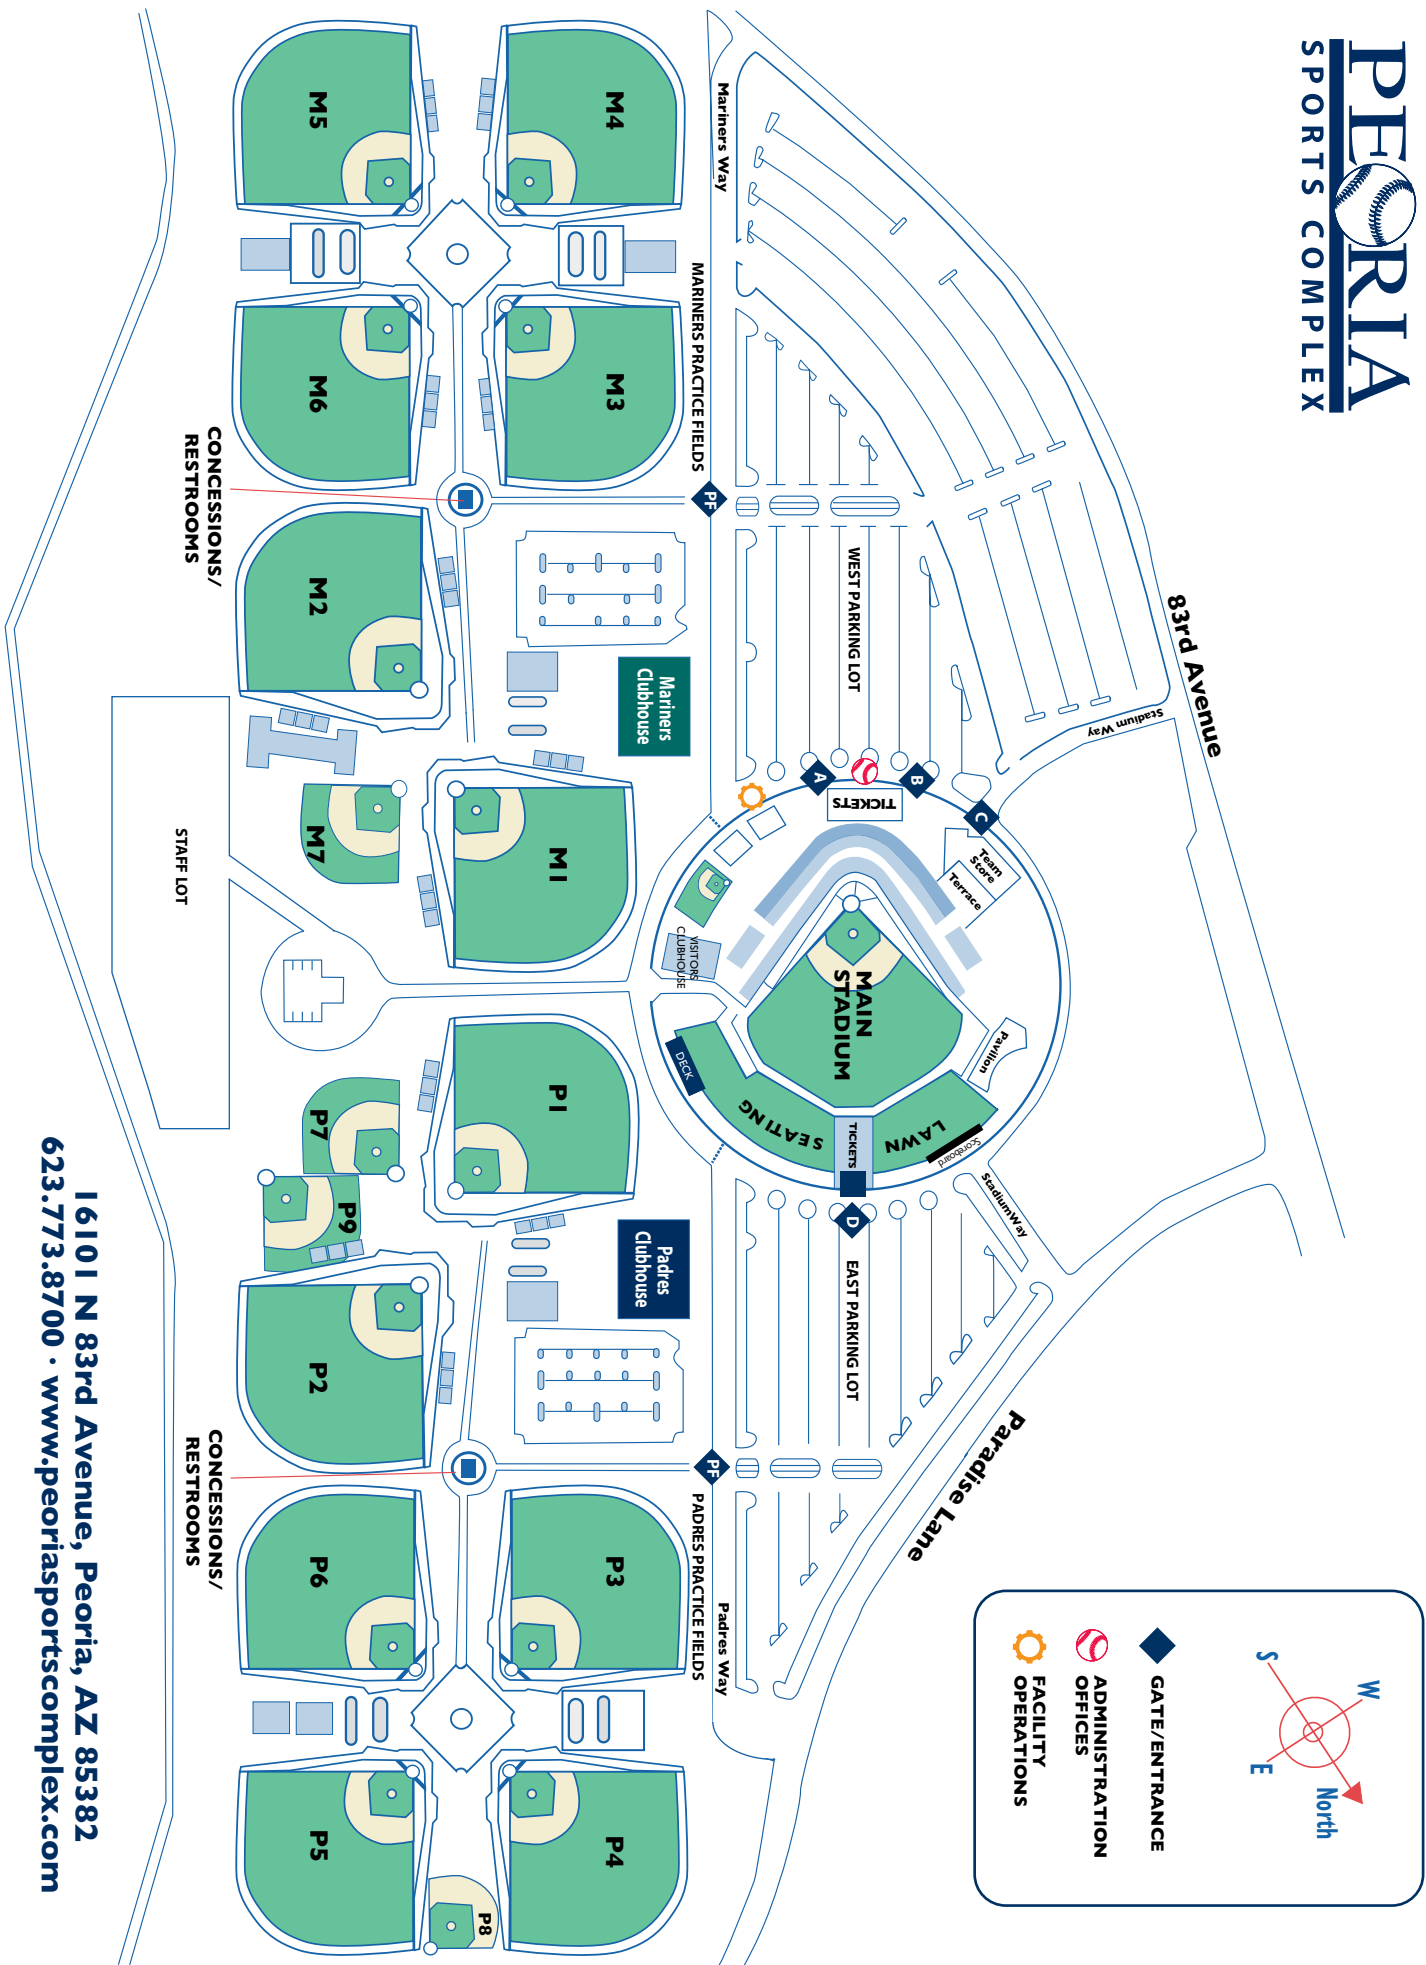

PEORIA

SPORTS COMPLEX

16101 N 83rd Avenue, Peoria, AZ 85382
623.773.8700 • www.peoriasportscomplex.com